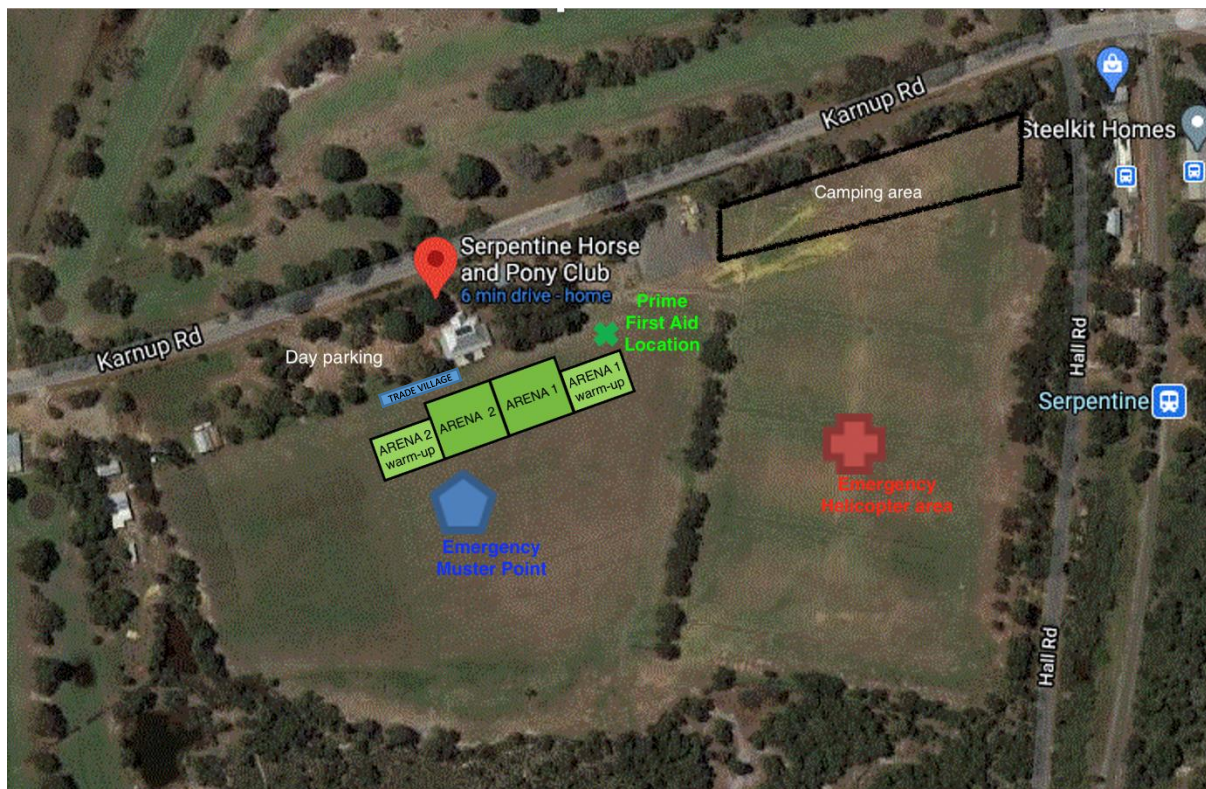

VENUE MAP

IMPORTANT NOTES

This event will be run under the following rules and regulations:

- [State Competition General Regulations](#)
- [2020 Pony Club WA Showjumping Reference Document](#)
- [2020 Gear Checking Manual](#)
- [Codes of Conduct](#)
- [Inclement Weather Policy](#)
- [Hot Weather Policy](#)