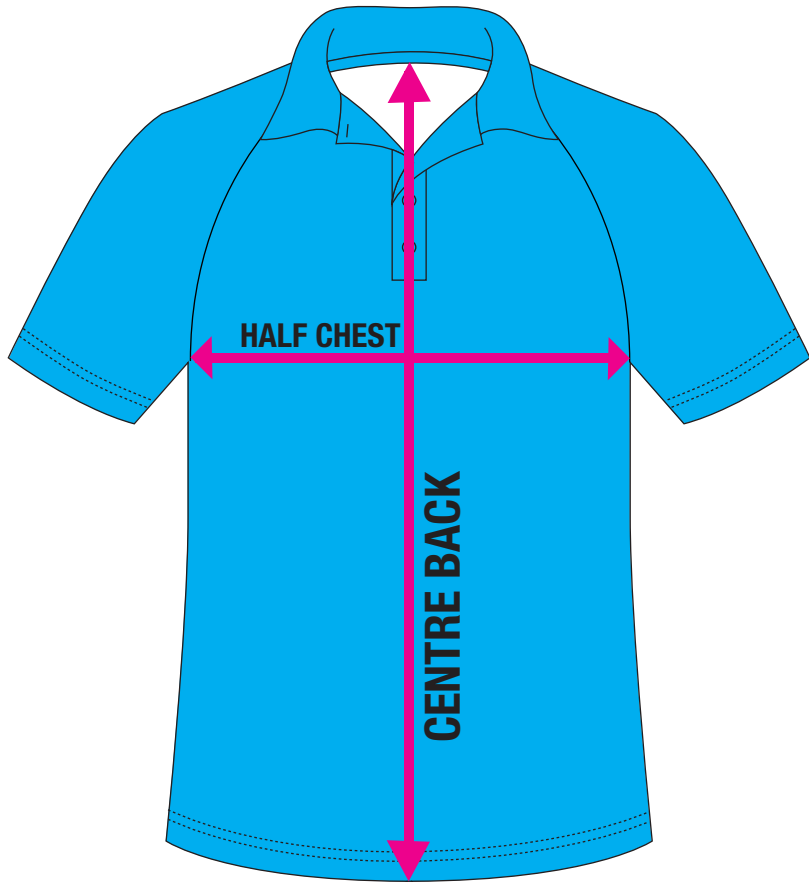

DYENAMIC
SUBLIMATION

Mens Raglan Sleeve Polo
Style No: MT002SR
Size Range: XS-5XL

Size	XS	S	M	L	XL	2XL	3XL	4XL	5XL
Half chest (cm)	51	54	57	60	63	66	69	73	77
Centre back (cm)	70.5	72	73.5	75	78	81	84	86	88

All measurements above subject to +/- 1-2cm tolerance