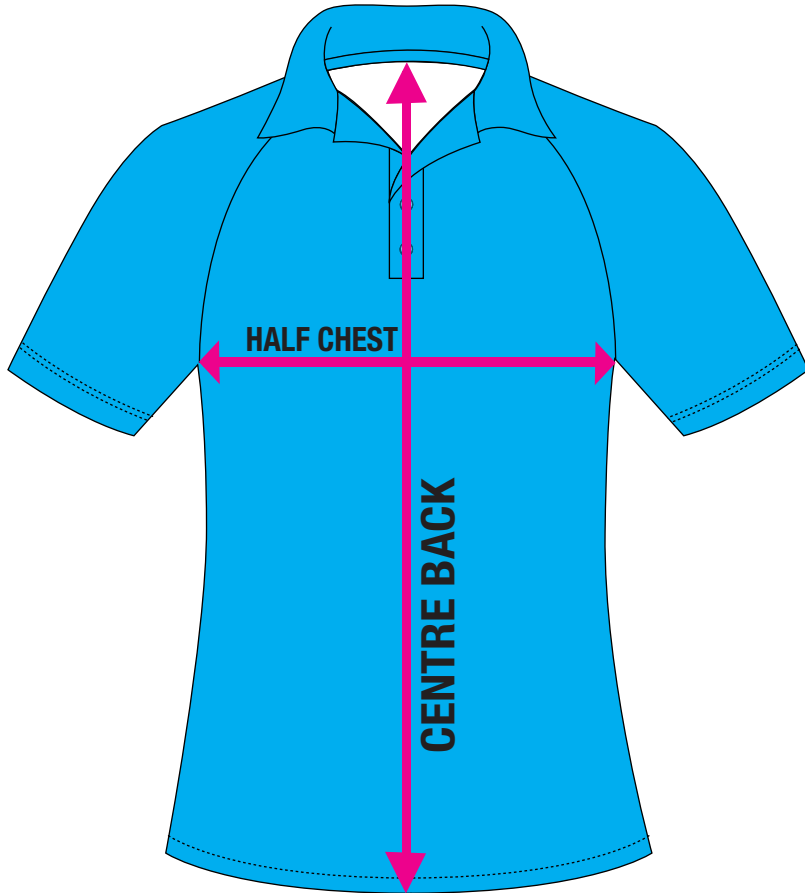

**DYENAMIC**  
**SUBLIMATION**

**Ladies Raglan Sleeve Polo**  
**Style No: LT002SR**  
**Size Range: 6-24**

Size	6	8	10	12	14	16	18	20	22	24
Length ( CB) (cm)	62	64	66	68	70	72	74	76	78	79
Half chest (cm)	44.5	47	49.5	52	54.5	57	59.5	62	65	68

All measurements above subject to +/- 1-2cm tolerance