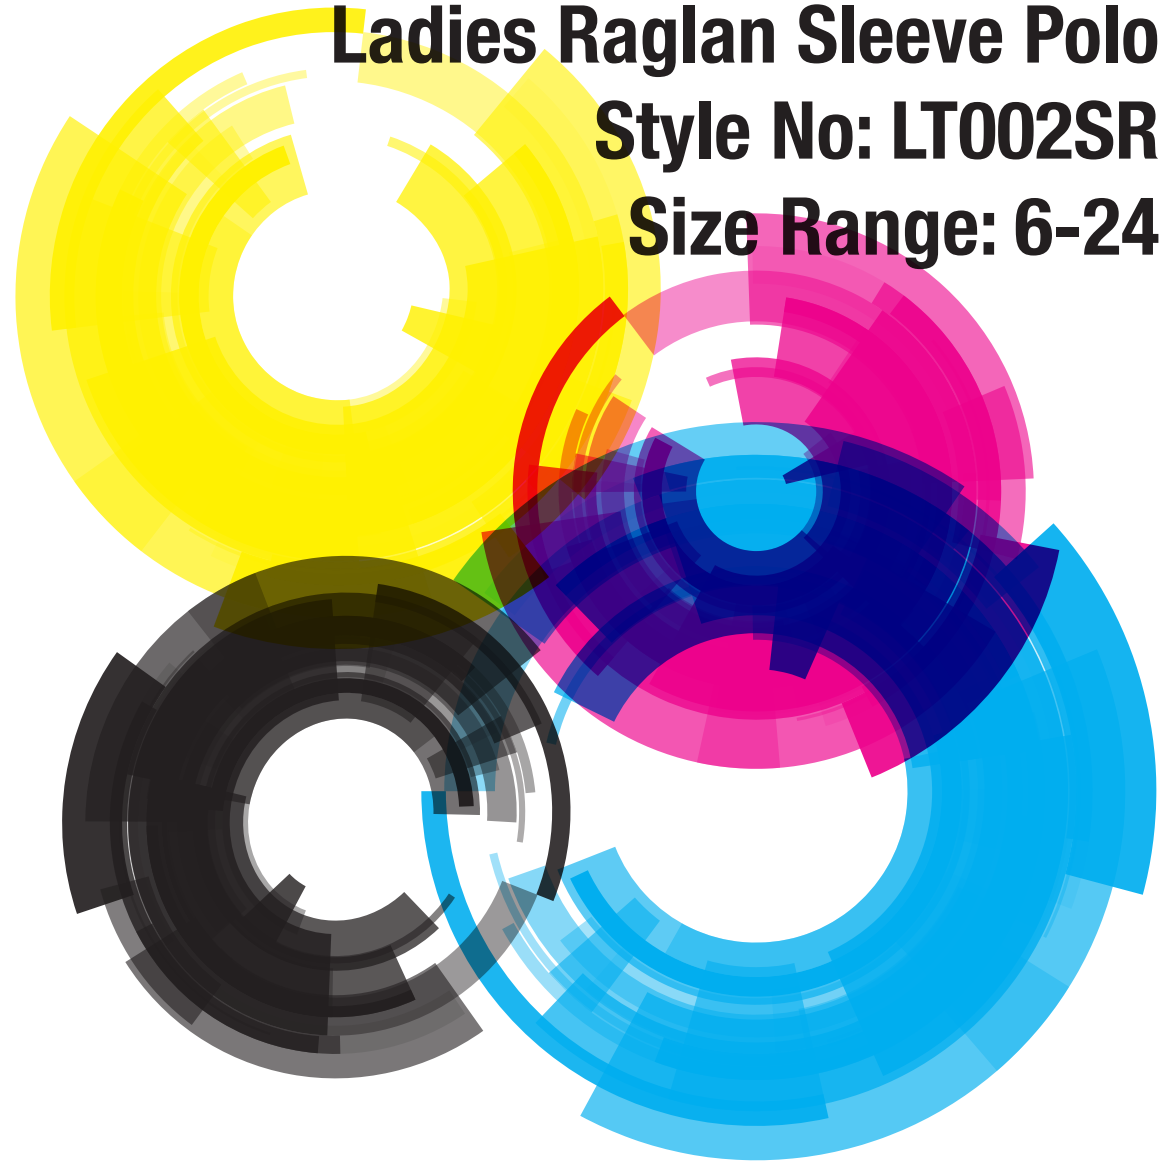

**DYENAMIC**  
**SUBLIMATION**

**Ladies Raglan Sleeve Polo**  
**Style No: LT002SR**  
**Size Range: 6-24**

Size	6	8	10	12	14	16	18	20	22	24
Length ( CB) (cm)	62	64	66	68	70	72	74	76	78	79
Half chest (cm)	44.5	47	49.5	52	54.5	57	59.5	62	65	68

All measurements above subject to +/- 1-2cm tolerance