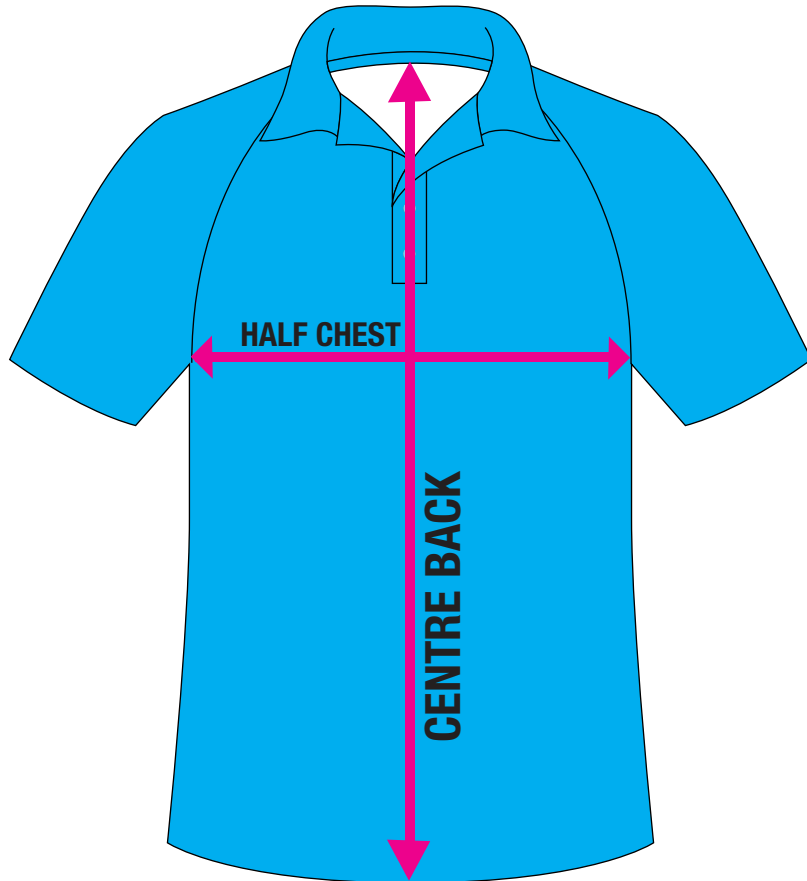

DYENAMIC
SUBLIMATION

Kids Raglan Sleeve Polo
Style No: KT002SR
Size Range: 4-16

Size	4	6	8	10	12	14	16		
Half chest (cm)	39	41	43	45	47	48	50.5		
Centre back (cm)	36	38	40	42	44	46	48.5		

All measurements above subject to +/- 1-2cm tolerance